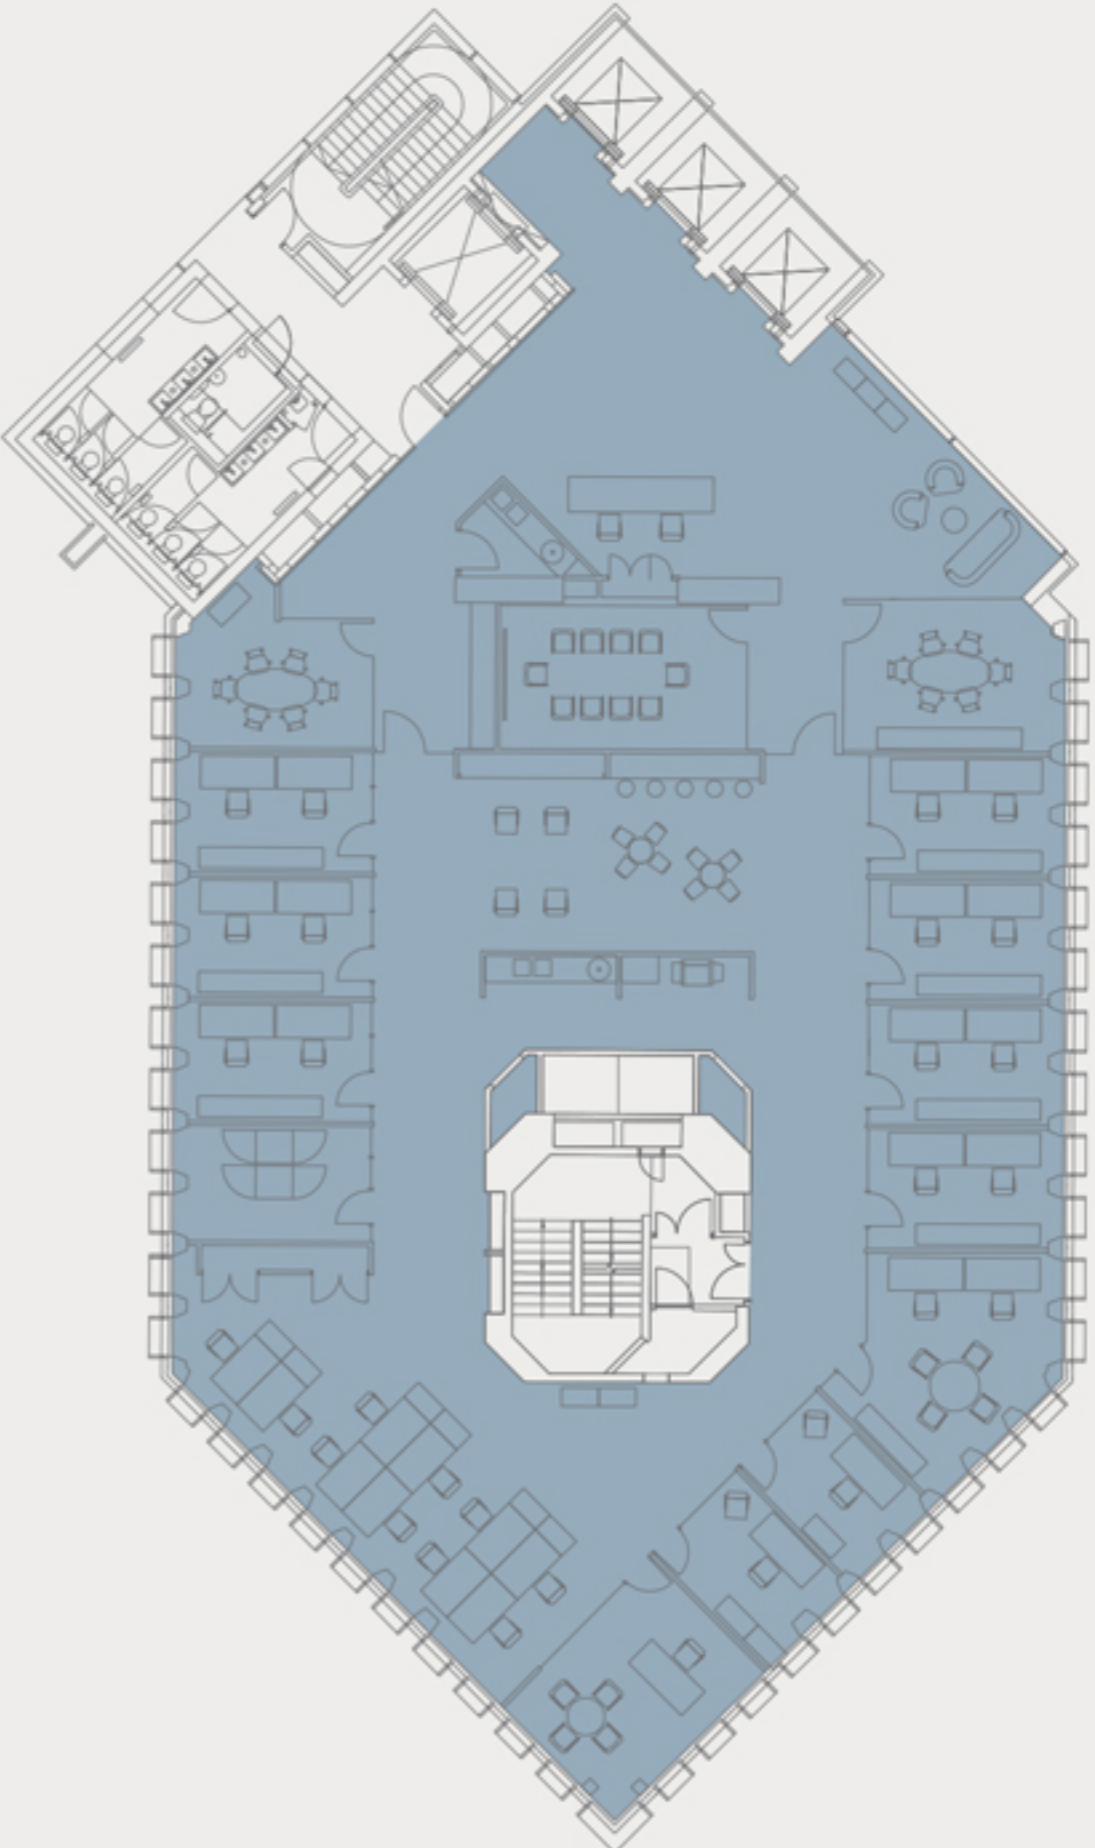

# Legal East layout

## Sixth floor

NIA 6,139 sq ft / 570 sq m

Reception	2
Cellular	19
Open plan	10
Total headcount	31

Occupancy ratio per person  
1 person per 203 sq ft/19 sq m

Meeting room x 10	1
Meeting room x 6	2

New Fetter Lane

NORTH

- Office West
- Office East