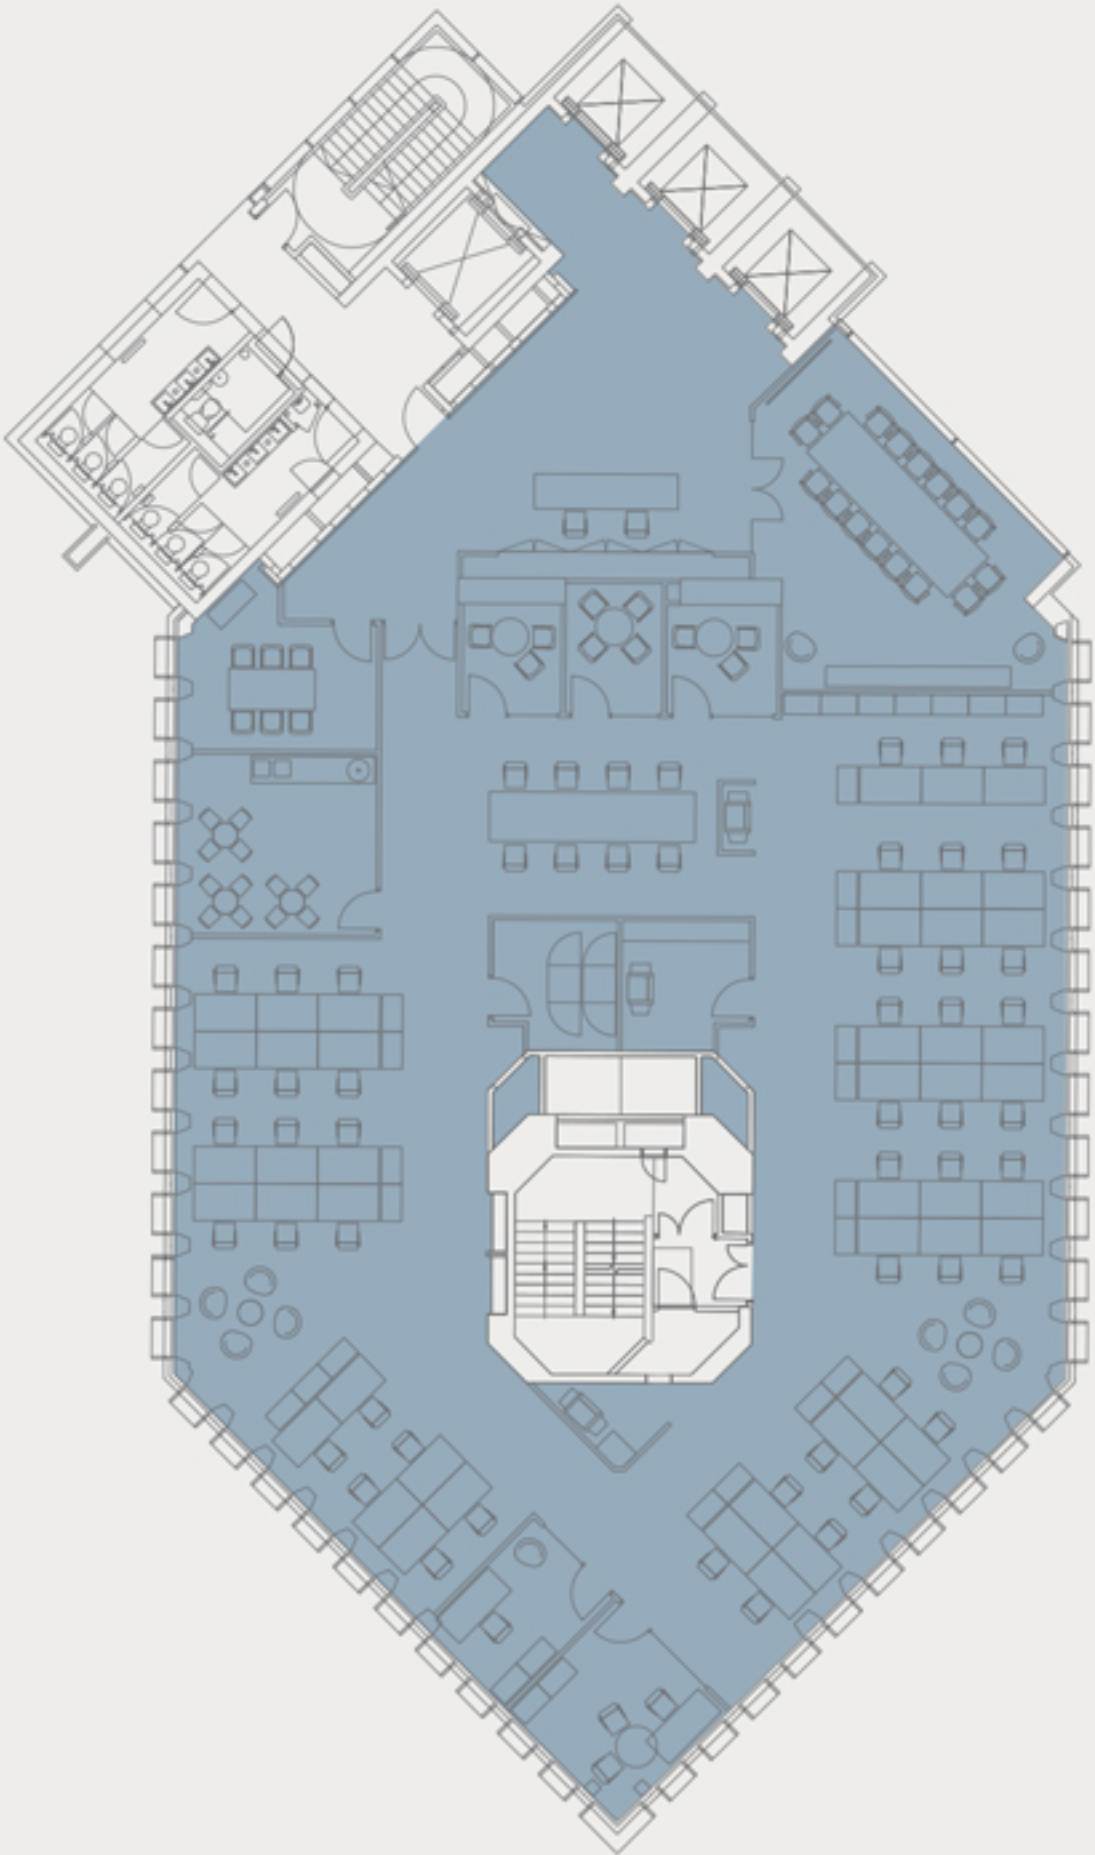

Corporate East layout

Sixth floor

NIA 6,139 sq ft / 570 sq m

Reception	2
Open plan	47
Cellular	2
Total headcount	51

Occupancy ratio per person

1 person per 128 sq ft/11 sq m

Meeting room x 16	1
Meeting room x 6	1
Meeting room x 4	1
Meeting room x 3	2

New Fetter Lane