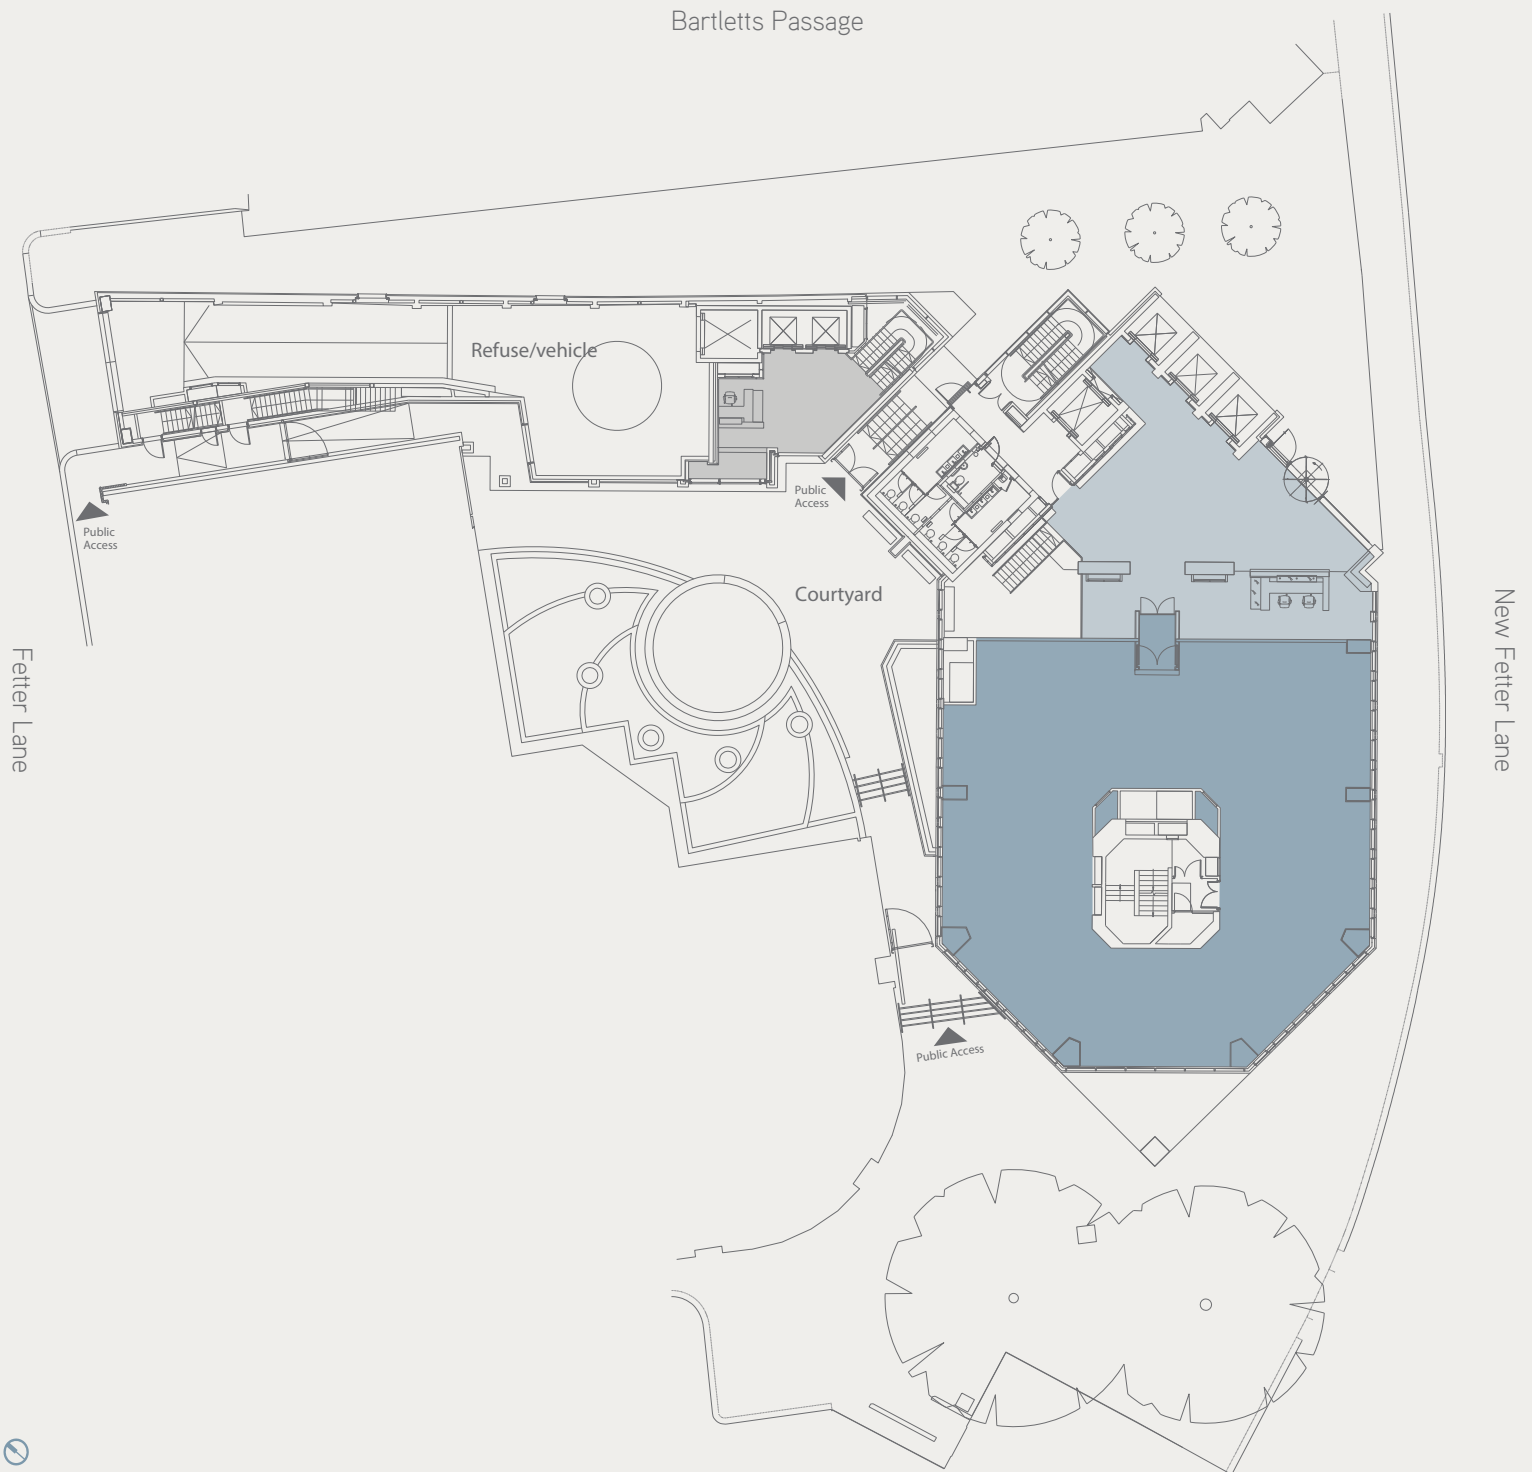

New Fetter Place

Ground Floor

3,872 sq ft / 360 sq m

NORTH

- Office West
- Reception West
- Office East
- Reception East

Floor plans not to scale. For indicative purposes only