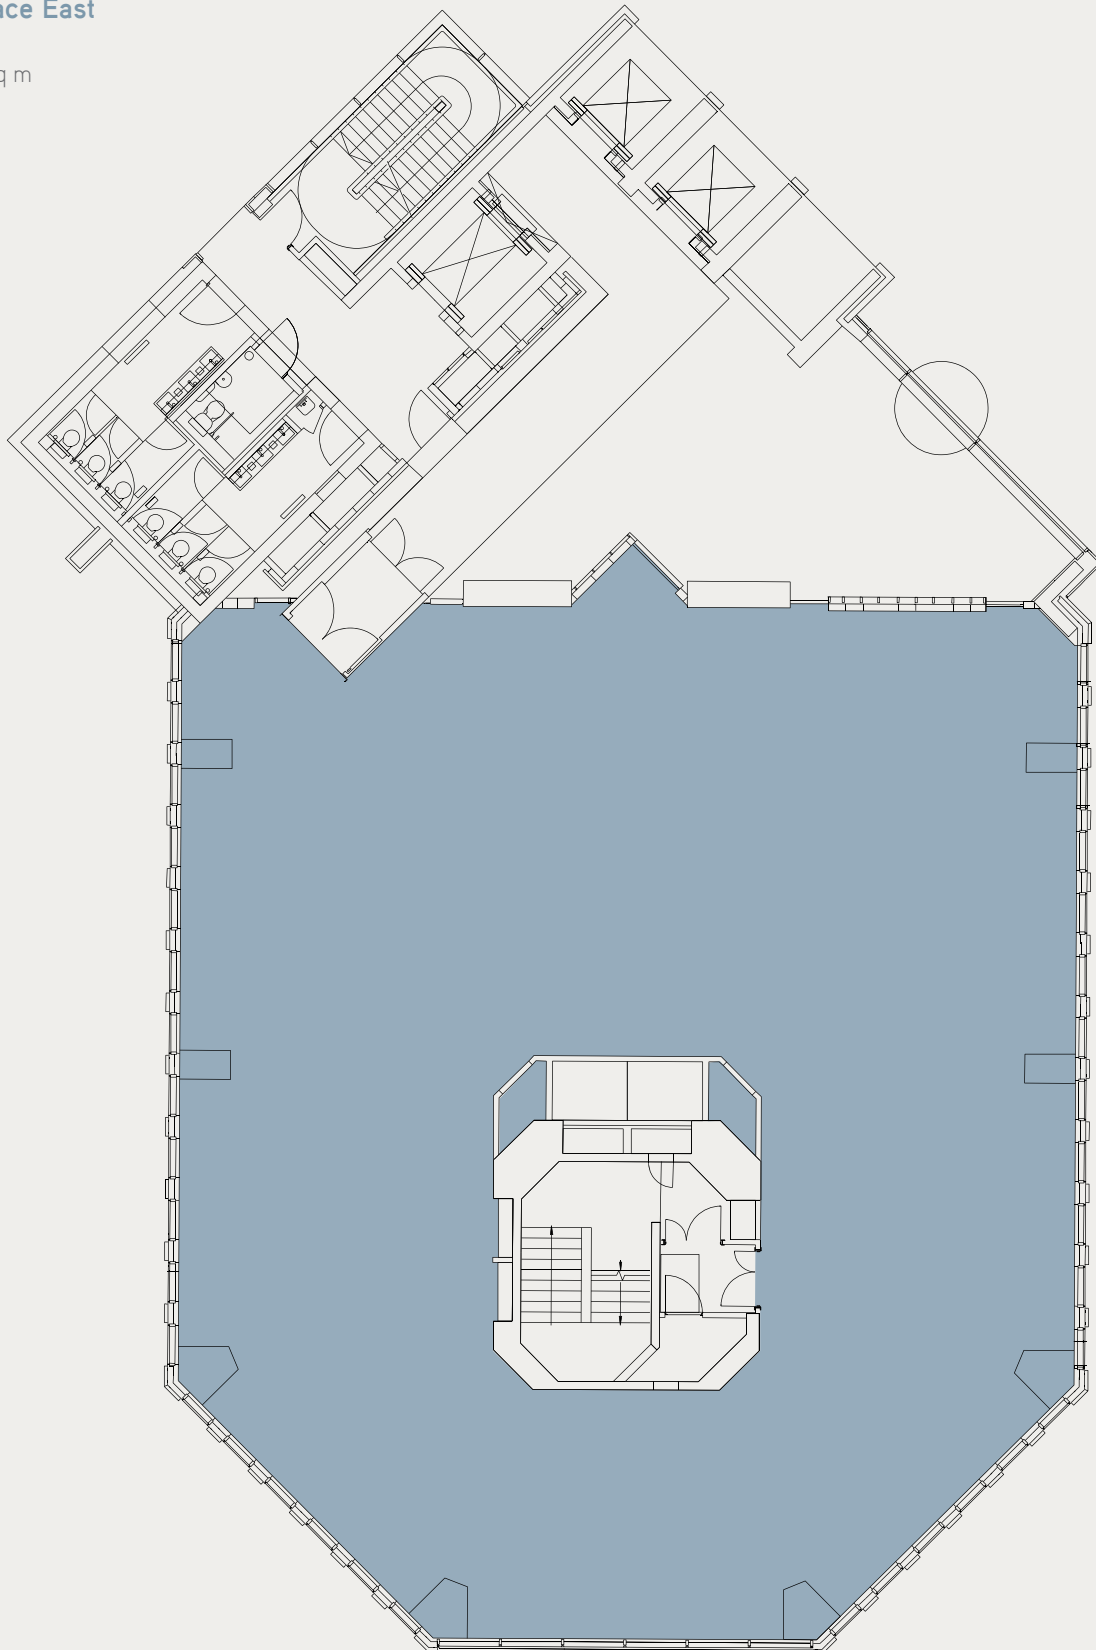

New Fetter Place East

First floor

4,703 sq ft / 437 sq m

New Fetter Lane

NORTH

 Office East

Floor plans not to scale. For indicative purposes only